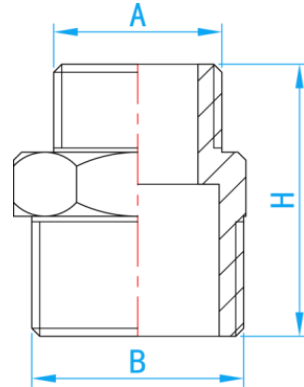

# BRASS REDUCING NIPPLE

CROSS SECTIONAL VIEW

COMPONENTS PARTS

PARTS	MATERIAL
Nipple	DZR Brass

DIMENSIONS

SKU	SIZE (mm)	H (mm)	A (mm)	B (mm)	WEIGHT (Kg)	PCS/CTN
CRRN01506	15 x 06	29.0	1/4"BSPT	1/2"BSPT	0.030	500
CRRN01510	15 x 10	29.0	3/8"BSPT	1/2"BSPT	0.035	500
CRRN02015	22 x 15	31.4	1/2"BSPT	3/4"BSPT	0.051	200